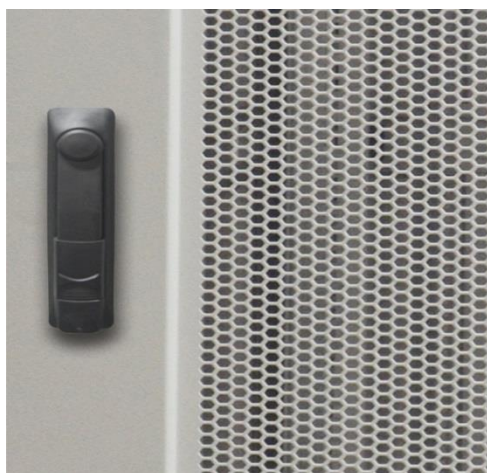

PICTURES:

ORDERING INFORMATION:

Universal Series Floor Standing 19" Cabinets								
Part Number	Description	Dimension (mm)	Height (U)	Outer Width (mm)	Outer Depth (mm)	Height, without Castors or Feet	Net Product Weight (kg)	
W=600mm, D=600mm								
KN-FSUS16U6060-C-XX	16U 19" Free Standing Cabinet W=600mm D=600mm	600X600X938	16	600	600	938	51	
KN-FSUS20U6060-C-XX	20U 19" Free Standing Cabinet W=600mm D=600mm	600X600X1166	20	600	600	1166	56	
KN-FSUS26U6060-C-XX	26U 19" Free Standing Cabinet W=600mm D=600mm	600X600X1383	26	600	600	1383	67	
KN-FSUS32U6060-C-XX	32U 19" Free Standing Cabinet W=600mm D=600mm	600X600X1650	32	600	600	1650	78	
KN-FSUS36U6060-C-XX	36U 19" Free Standing Cabinet W=600mm D=600mm	600X600X1828	36	600	600	1828	84	
KN-FSUS42U6060-C-XX	42U 19" Free Standing Cabinet W=600mm D=600mm	600X600X2095	42	600	600	2095	95