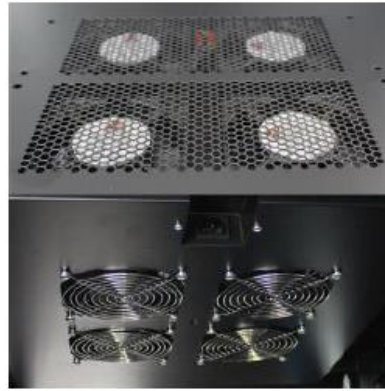

PICTURES:

ORDERING INFORMATION:

Easy Series Floor Standing 19" Cabinets								
Part Number	Description	Dimension (mm)	Height (U)	Outer Width (mm)	Outer Depth (mm)	Height, without Castors or Feet	Net Product Weight (kg)	
W=600mm, D=600mm								
KN-FSES16U6060-C-XY	16U 19" Free Standing Cabinet W=600mm D=600mm	600X600X938	16	600	600	938	25	
KN-FSES20U6060-C-XY	20U 19" Free Standing Cabinet W=600mm D=600mm	600X600X1166	20	600	600	1166	31	
KN-FSES26U6060-C-XY	26U 19" Free Standing Cabinet W=600mm D=600mm	600X600X1383	26	600	600	1383	40	
KN-FSES32U6060-C-XY	32U 19" Free Standing Cabinet W=600mm D=600mm	600X600X1650	32	600	600	1650	48	
KN-FSES36U6060-C-XY	36U 19" Free Standing Cabinet W=600mm D=600mm	600X600X1828	36	600	600	1828	55	
KN-FSES42U6060-C-XY	42U 19" Free Standing Cabinet W=600mm D=600mm	600X600X2095	42	600	600	2095	63	
W=600mm, D=800mm								
KN-FSES16U6080-C-XY	16U 19" Free Standing Cabinet W=600mm D=800mm	600X800X938	16	600	800	938	27