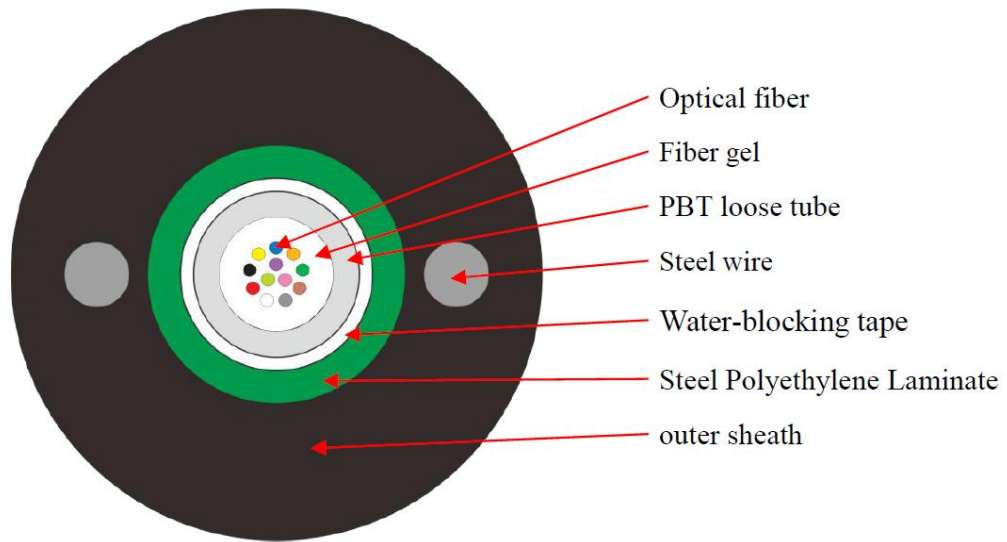

SPECIFICATIONS:

Product Name:	Fiber Optic cable
Fiber Type:	Single Mode G.652D
Category:	OS2
Cable Jacket Material:	LSZH
Waveband:	1310/1550 nm

OPTICAL PARAMETERS:

Loose Tube diameter:	2.8±0.10mm (4-12 cores), 3.5±0.20mm (16-24 cores)
Optical fiber diameter:	6.0±0.20mm (4-12 cores), 6.5±0.20mm (16-24 cores)
Outside diameter:	9.0mm
UV color fiber:	Standard chromatogram
Operation Temperature:	-40C~ +70C

PRODUCT DETAILS:

- Steel wire Armored
- Water blocking tape
- Steel Polyethylene Laminate
- Black Outer Sheath

ORDERING INFORMATION:

DESCRIPTION	PART NUMBER
Central Loose Tube 2-24C Outdoor Armoured Fiber cable, SM	KN-FCAOSM2C-XXC